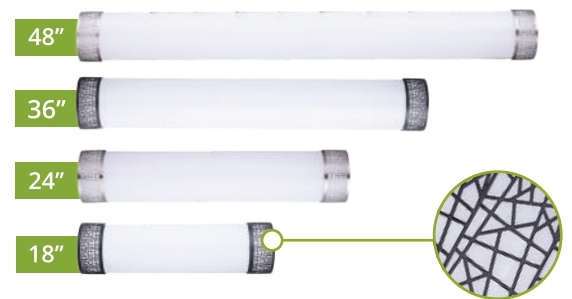

## UPGRADE

ASD-LFC-LF

ASD-LWS-LF

ASD-LVF-LF

### ASD-FLC-LF, LWS-LF, LVF-LF series

UPGRADE YOUR LIGHTING WITH CONTEMPORARY STYLE

ACRYLIC LENS WITH EVEN LIGHT DISTRIBUTION

SEE DETAILS ON WEBSITE OR CONTACT YOUR ACCOUNT MANAGER

WWW.ASD-LIGHTING.COM