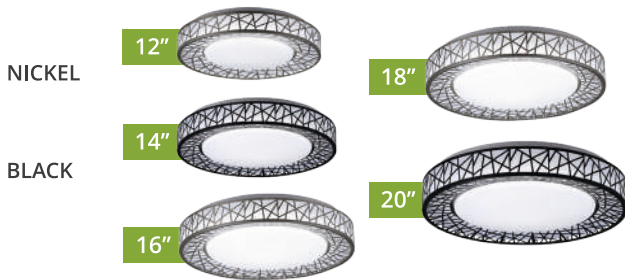

THE ESSENTIAL

UPGRADE

ASD-LFC-LF